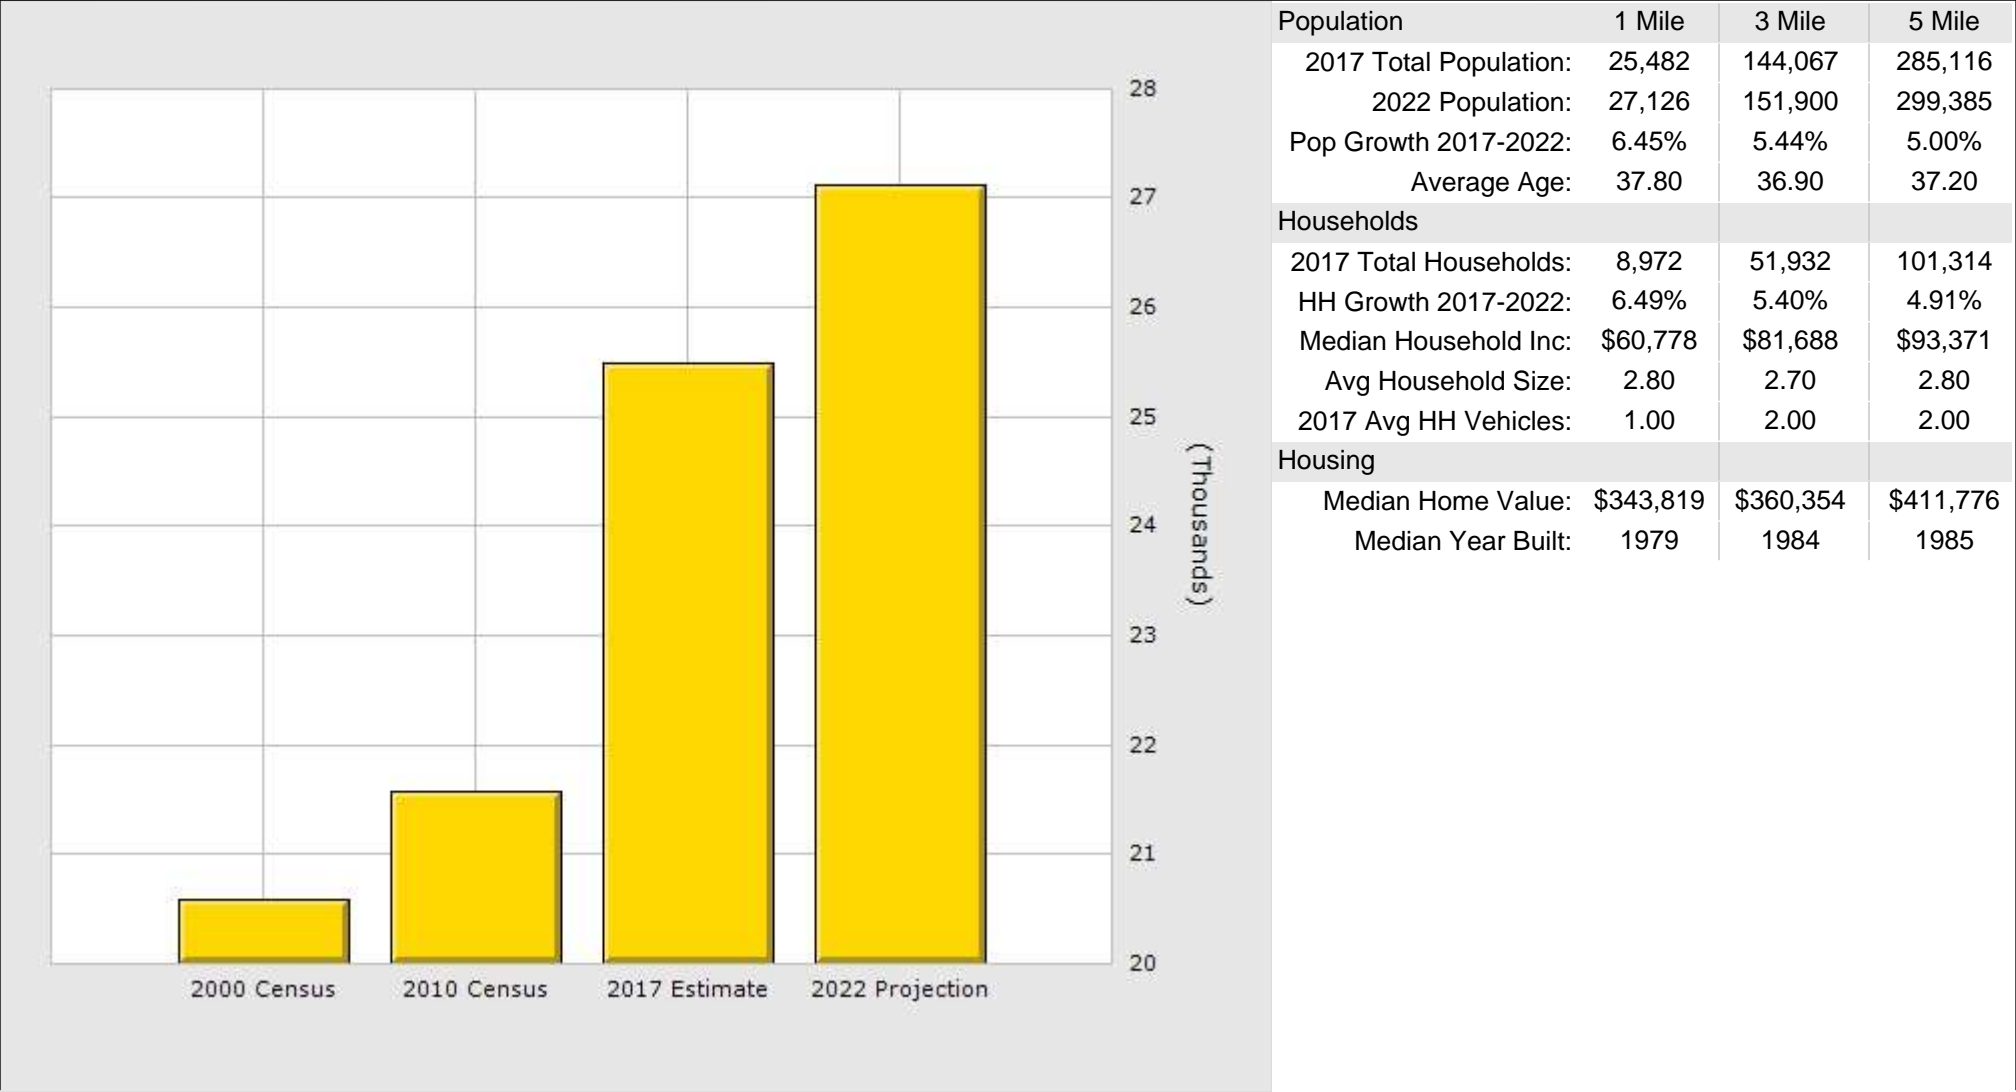

Gaithersburg, MD

Population for 1 Mile Radius

420 E Diamond Ave, Gaithersburg, MD 20877

Population	1 Mile	3 Mile	5 Mile
2017 Total Population:	25,482	144,067	285,116
2022 Population:	27,126	151,900	299,385
Pop Growth 2017-2022:	6.45%	5.44%	5.00%
Average Age:	37.80	36.90	37.20
Households			
2017 Total Households:	8,972	51,932	101,314
HH Growth 2017-2022:	6.49%	5.40%	4.91%
Median Household Inc:	\$60,778	\$81,688	\$93,371
Avg Household Size:	2.80	2.70	2.80
2017 Avg HH Vehicles:	1.00	2.00	2.00
Housing			
Median Home Value:	\$343,819	\$360,354	\$411,776
Median Year Built:	1979	1984	1985