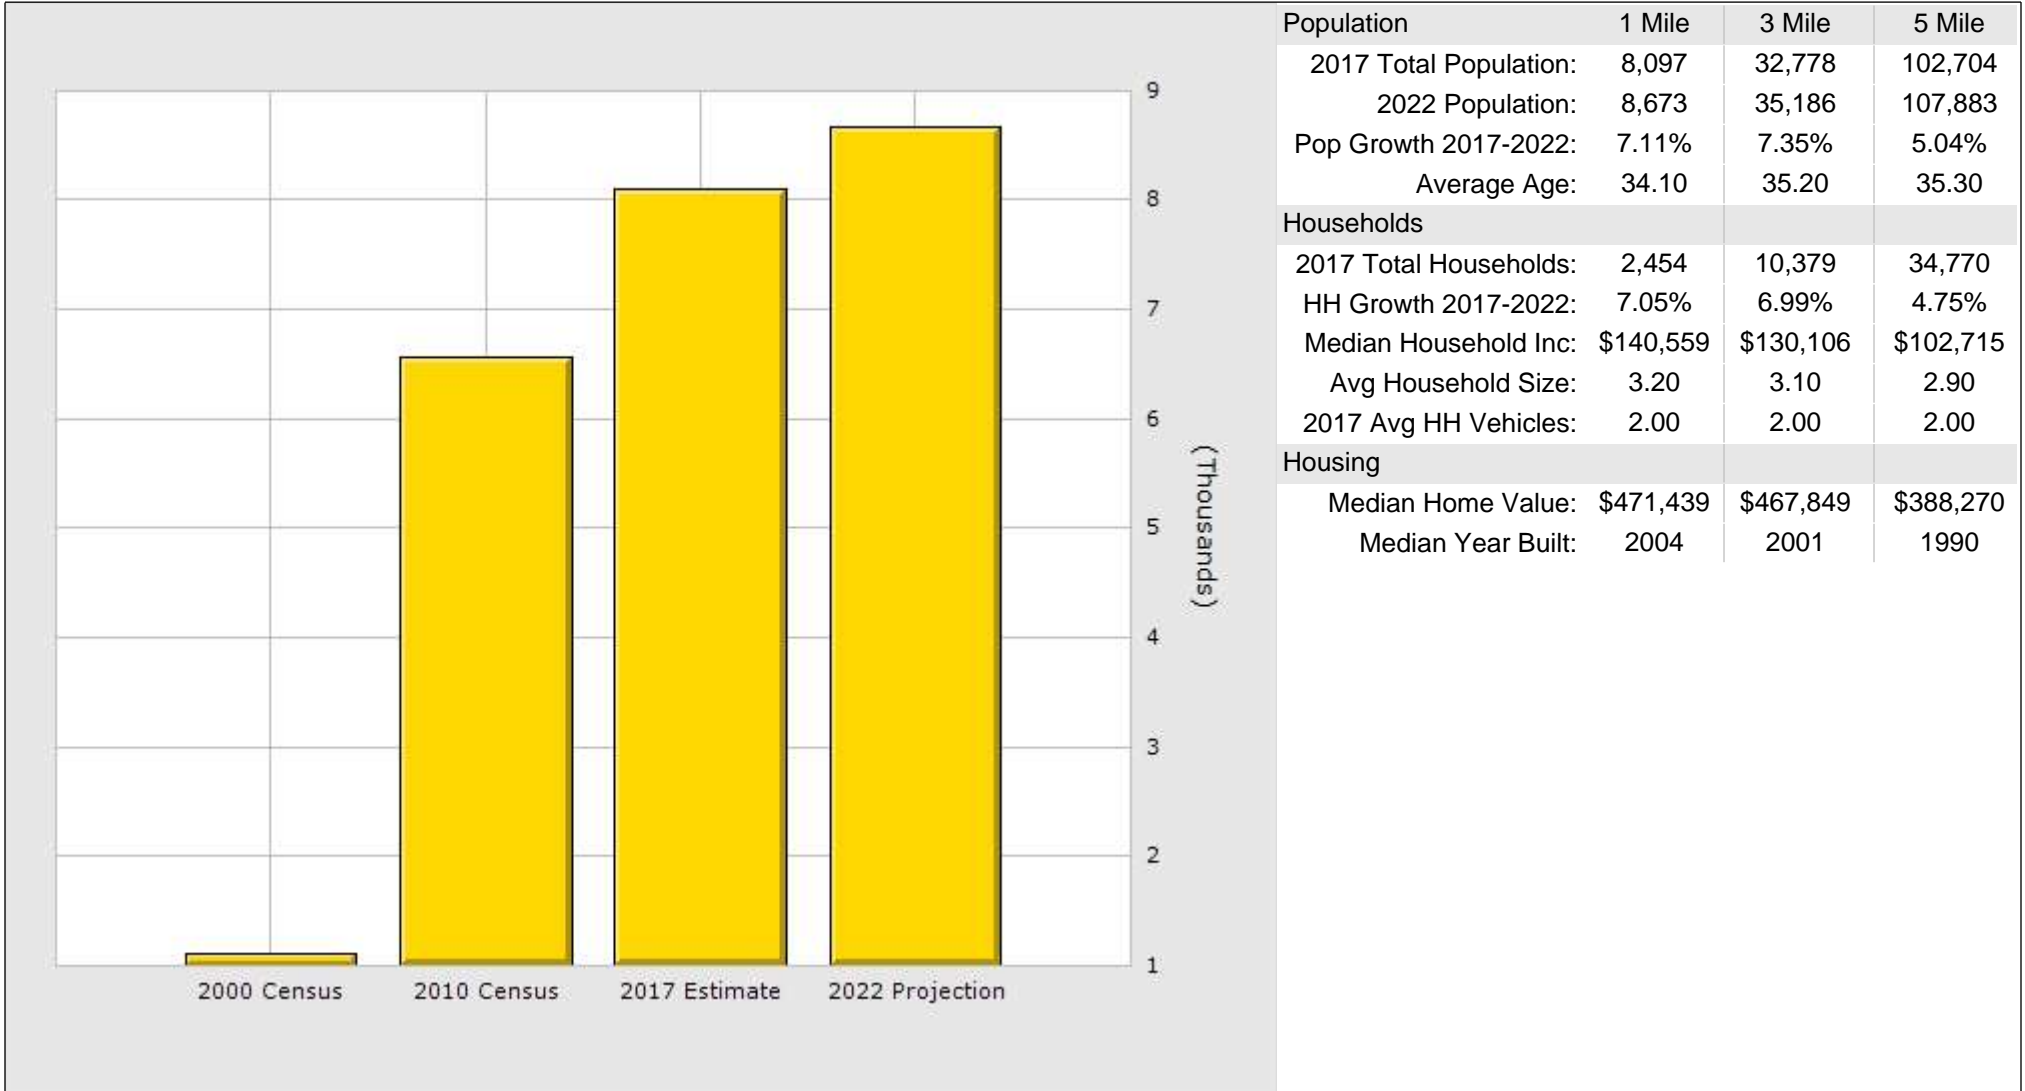

Clarksburg, MD

Population for 1 Mile Radius

Stringtown Rd, Clarksburg, MD 20871

	1 Mile	3 Mile	5 Mile
Population			
2017 Total Population:	8,097	32,778	102,704
2022 Population:	8,673	35,186	107,883
Pop Growth 2017-2022:	7.11%	7.35%	5.04%
Average Age:	34.10	35.20	35.30
Households			
2017 Total Households:	2,454	10,379	34,770
HH Growth 2017-2022:	7.05%	6.99%	4.75%
Median Household Inc:	\$140,559	\$130,106	\$102,715
Avg Household Size:	3.20	3.10	2.90
2017 Avg HH Vehicles:	2.00	2.00	2.00
Housing			
Median Home Value:	\$471,439	\$467,849	\$388,270
Median Year Built:	2004	2001	1990