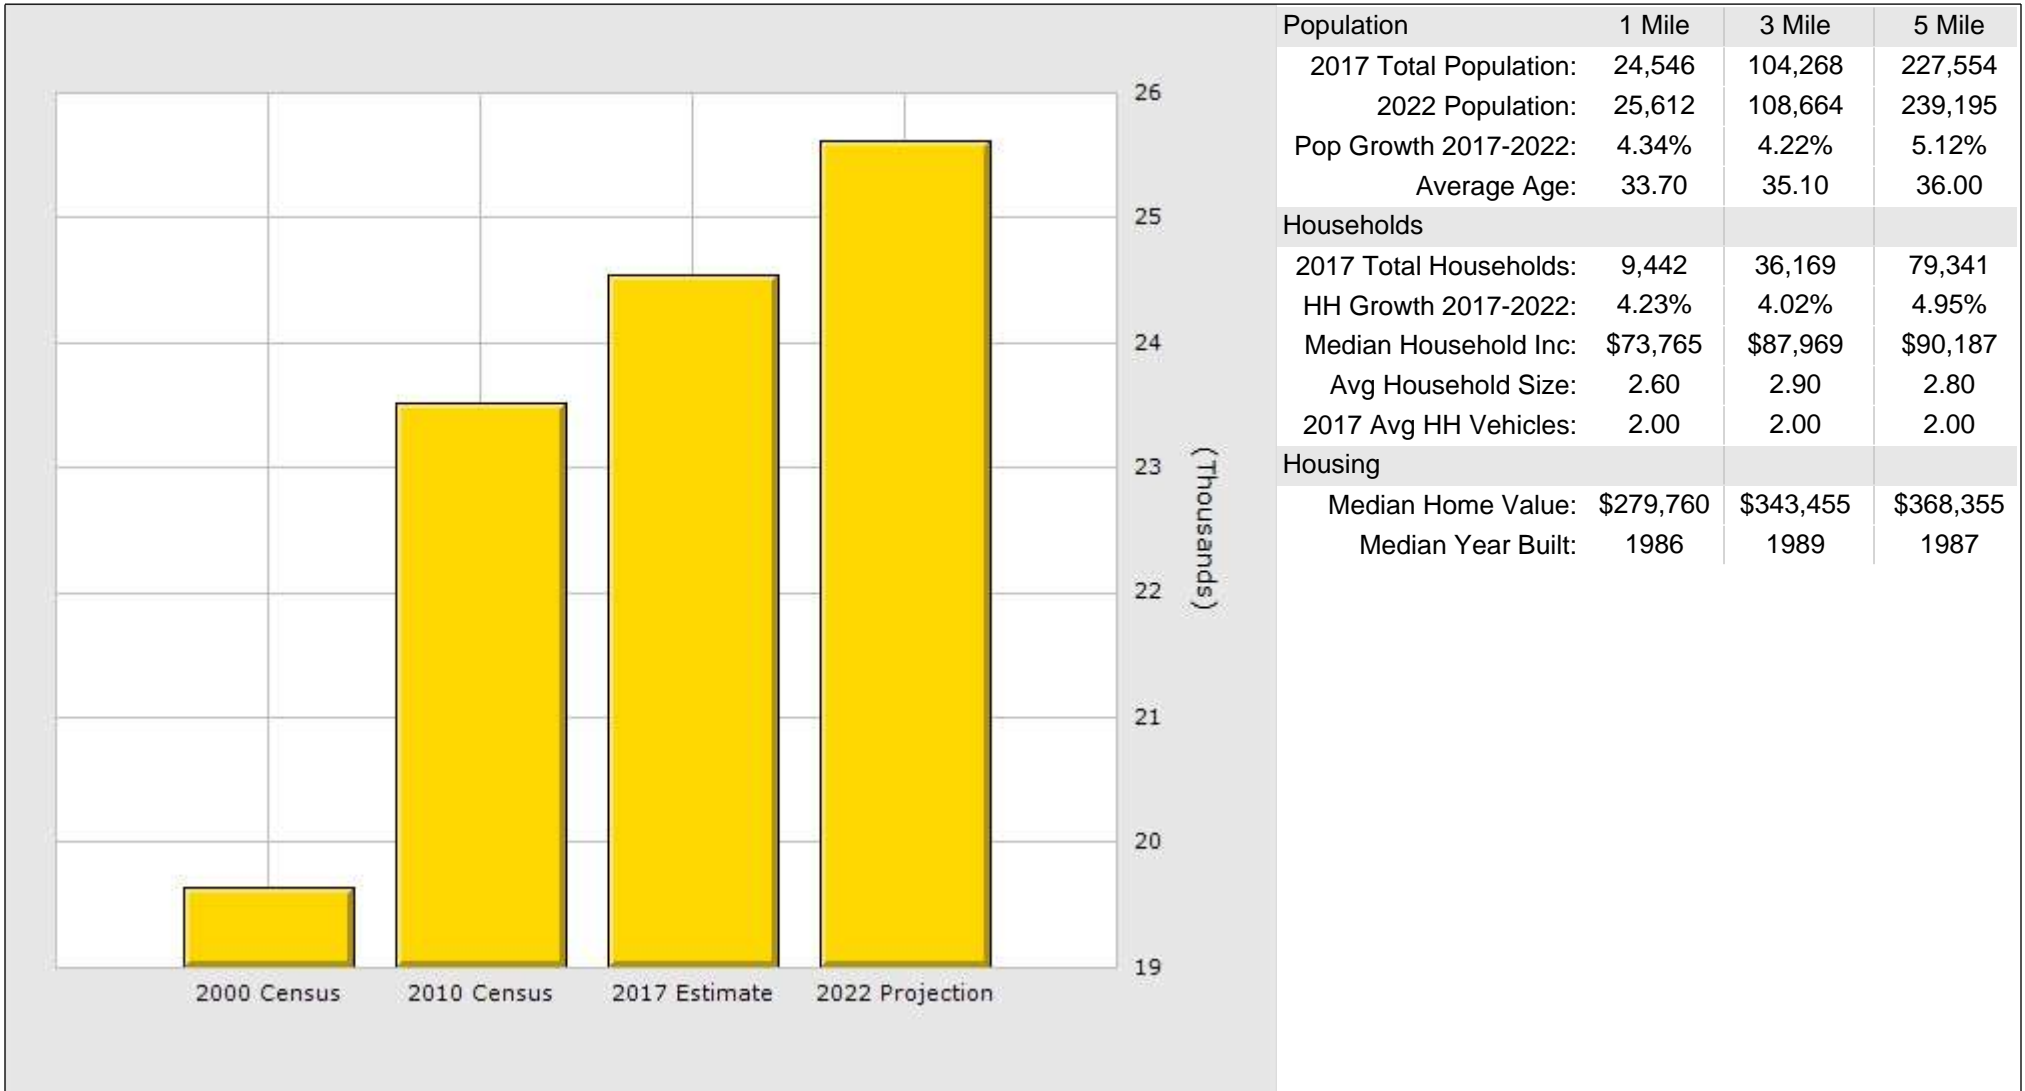

Trevion II

Population for 1 Mile Radius

12800 Middlebrook Rd, Germantown, MD 20874

	1 Mile	3 Mile	5 Mile
Population			
2017 Total Population:	24,546	104,268	227,554
2022 Population:	25,612	108,664	239,195
Pop Growth 2017-2022:	4.34%	4.22%	5.12%
Average Age:	33.70	35.10	36.00
Households			
2017 Total Households:	9,442	36,169	79,341
HH Growth 2017-2022:	4.23%	4.02%	4.95%
Median Household Inc:	\$73,765	\$87,969	\$90,187
Avg Household Size:	2.60	2.90	2.80
2017 Avg HH Vehicles:	2.00	2.00	2.00
Housing			
Median Home Value:	\$279,760	\$343,455	\$368,355
Median Year Built:	1986	1989	1987